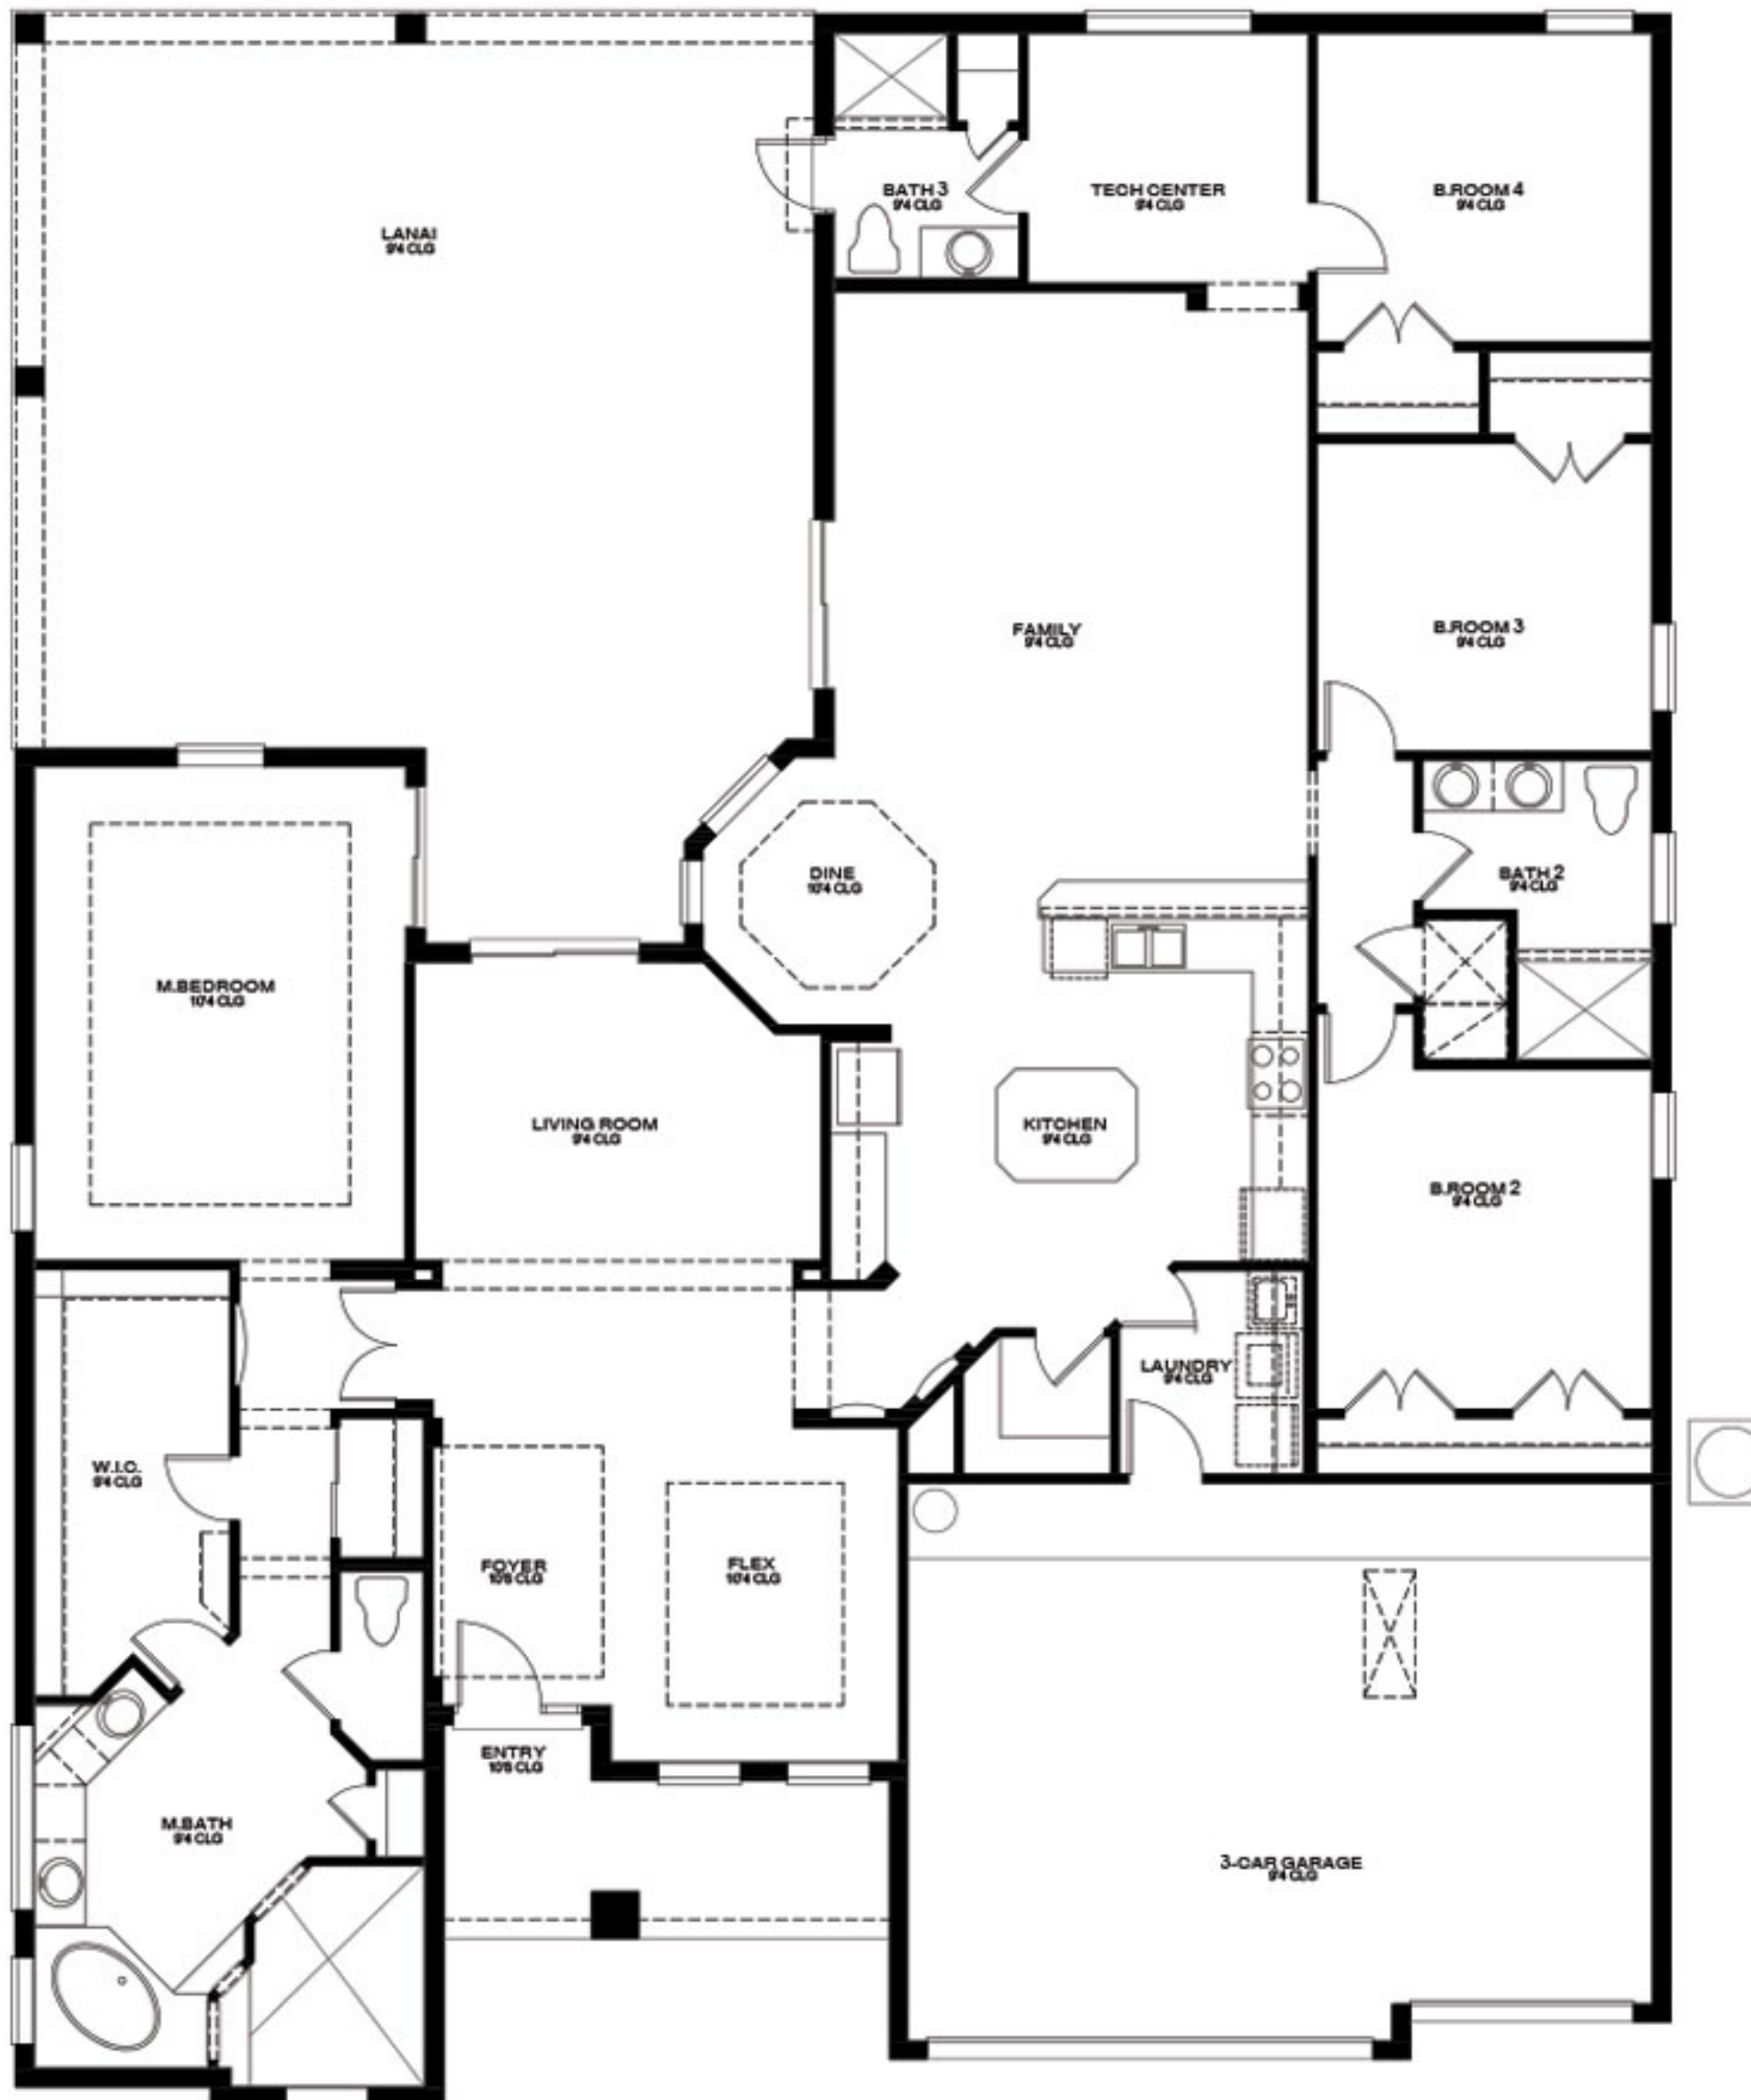

### HIGHLIGHT INFO

**2,794**  
SQUARE FEET

**4**  
BEDROOMS

**3**  
BATHROOMS

**3**  
CAR GARAGE

### SQUARE FOOTAGE

LIVING SPACE	2,794 SQ FT
GARAGE	559 SQ FT
ENTRY	101 SQ FT
LANAI	834 SQ FT
<b>TOTAL</b>	<b>4,288 SQ FT</b>

FIRST FLOOR PLAN

(407) 554-3368 • [icnhomes.com](http://icnhomes.com)

All dimensions are approximate. Because we are always improving our homes, we reserve the right to substitute building materials and fixtures, like kind and quality, and to change features, options and architectural details without prior notice. Some models may be reversed from floor plan. Refrigerator, washer and dryer are shown for placement purposes only and are not included in sale price. Windows, ceiling and front porches may differ by elevation.