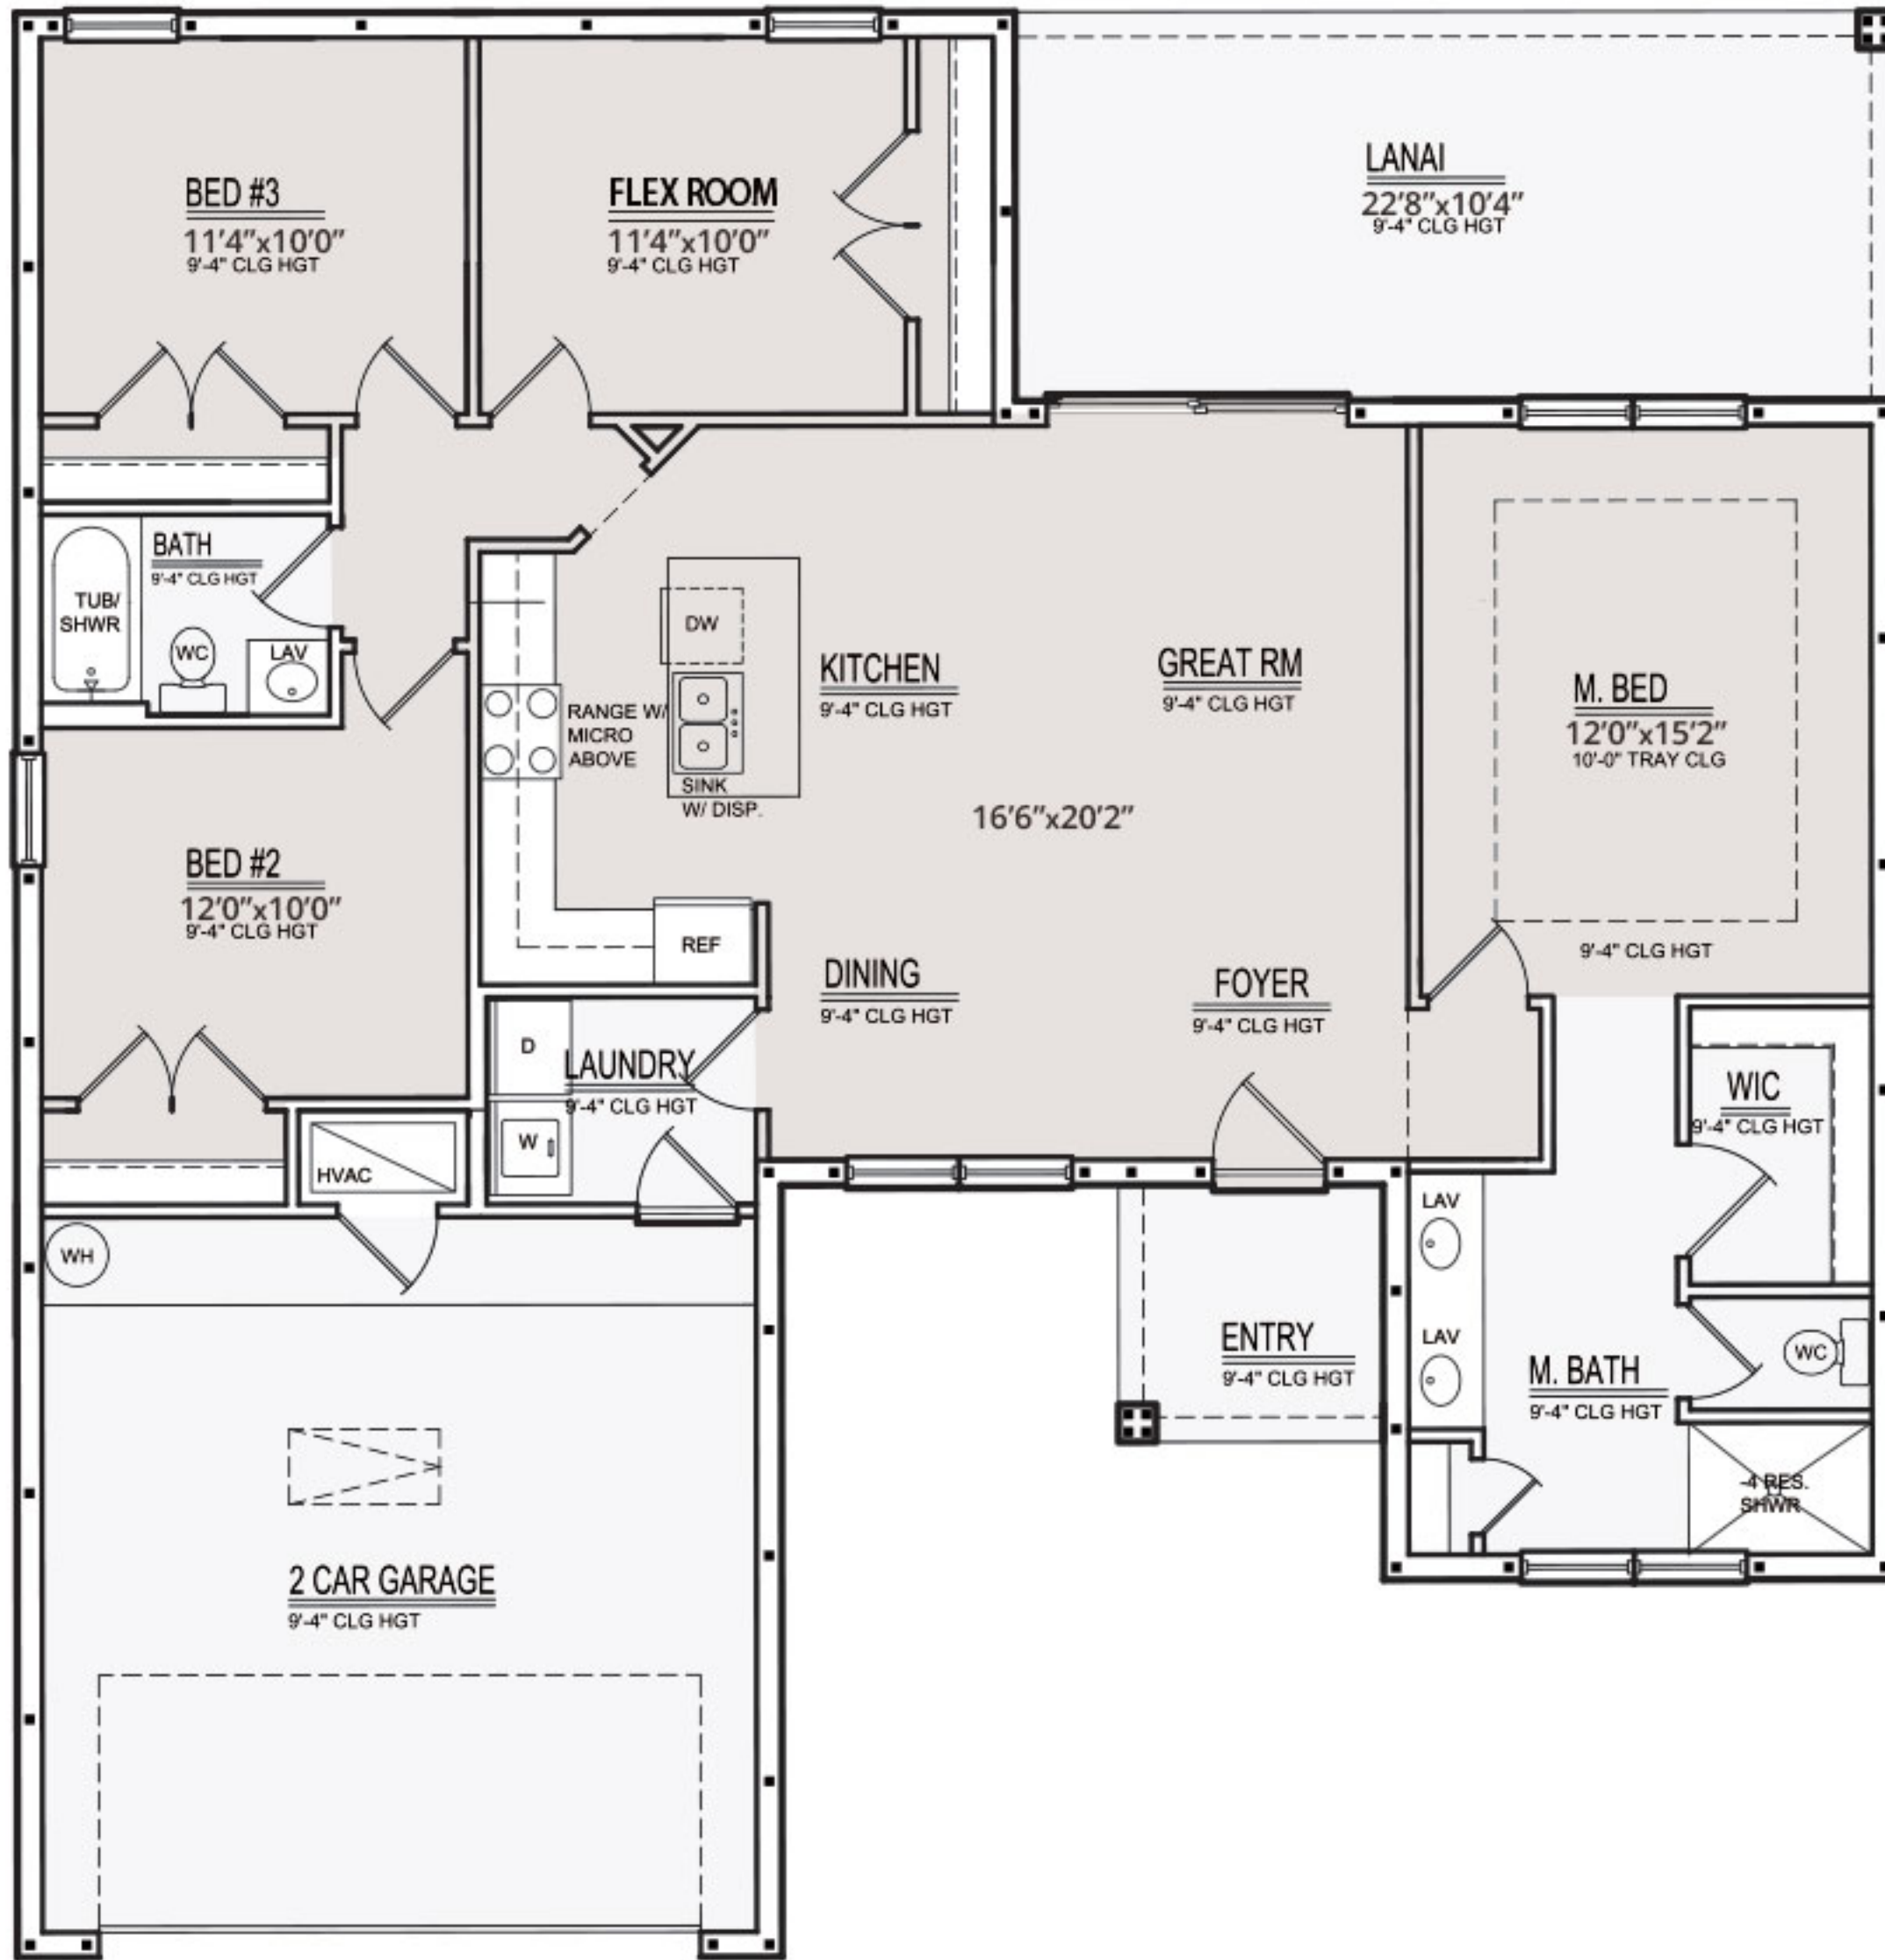

ICN HOMES

SPRUCE

HIGHLIGHT INFO

1,476
SQUARE FEET

2
BATHROOMS

4
BEDROOMS

2
CAR GARAGE

SQUARE FOOTAGE

LIVING SPACE	1,476 SQ FT
GARAGE	406 SQ FT
ENTRY	48 SQ FT
LANAI	242 SQ FT
TOTAL	2,172 SQ FT

(407) 554-3368 • icnhomes.com

All dimensions are approximate. Because we are always improving our homes, we reserve the right to substitute building materials and fixtures, like kind and quality, and to change features, options and architectural details without prior notice. Some models may be reversed from floor plan. Refrigerator, washer and dryer are shown for placement purposes only and are not included in sale price. Windows, ceiling and front porches may differ by elevation.