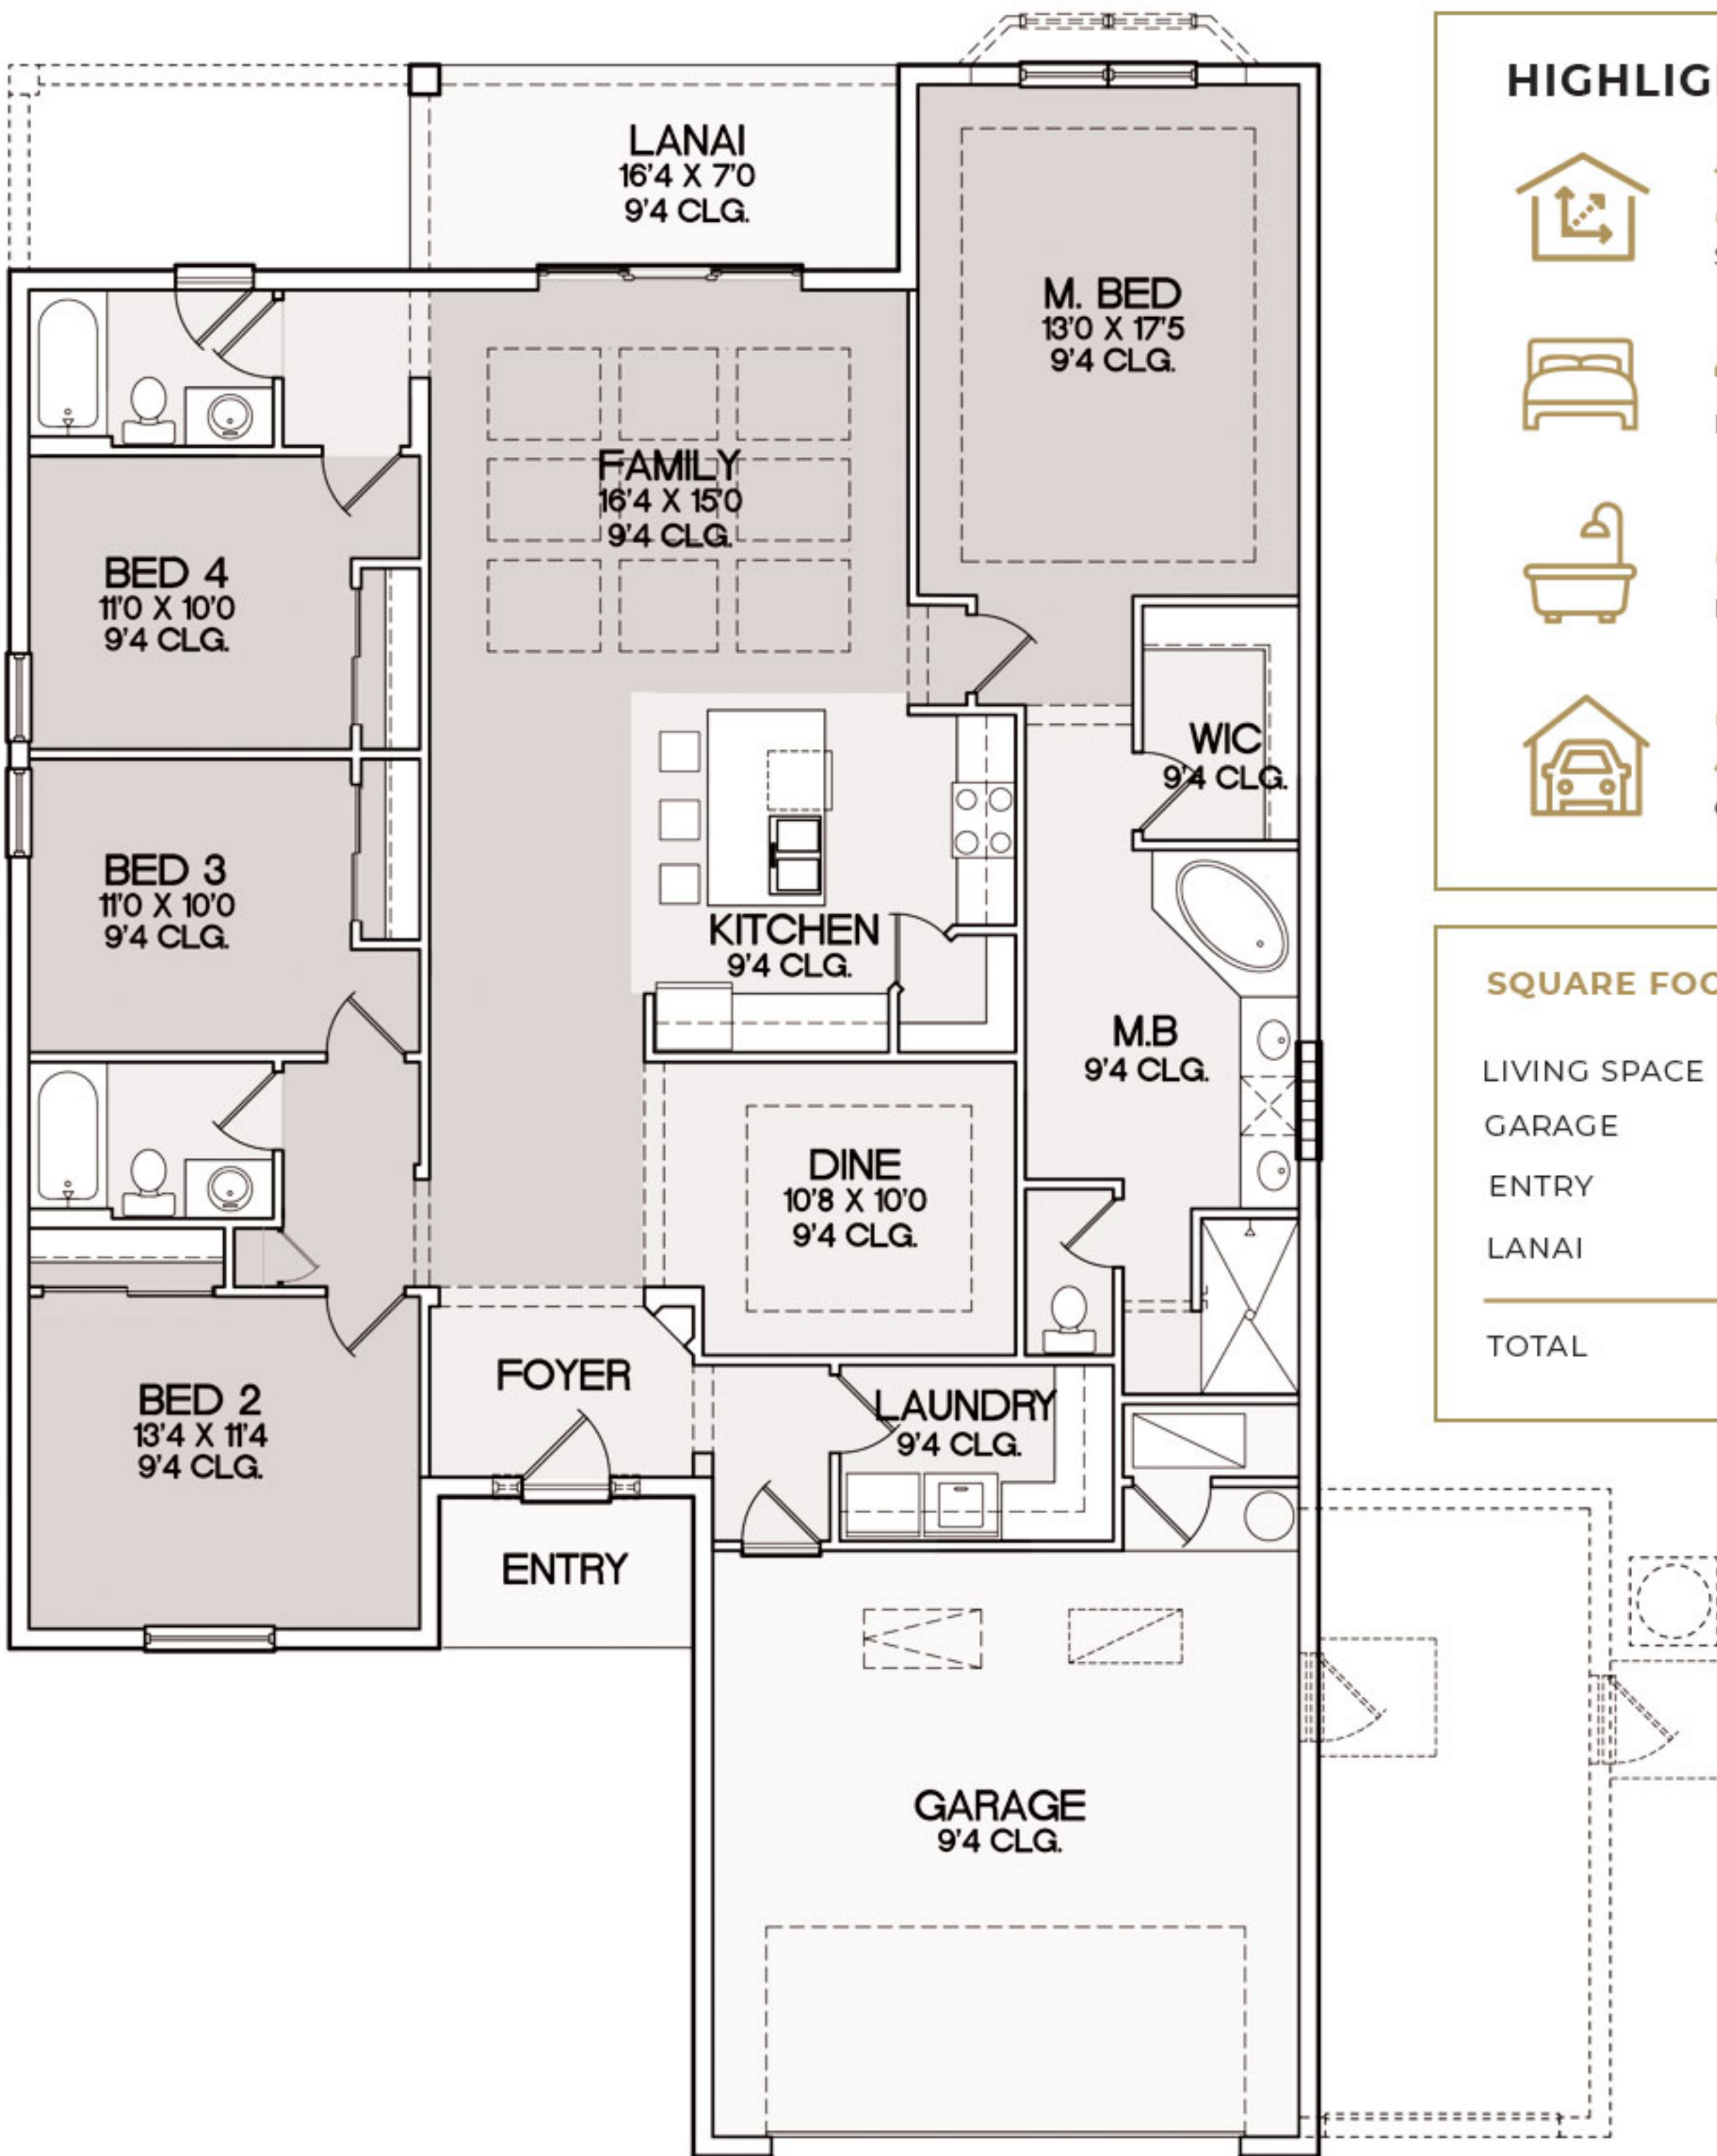

ICN HOMES

SIENA

HIGHLIGHT INFO

2,077
SQUARE FEET

4
BEDROOMS

4
BATHROOMS

3
CAR GARAGE

SQUARE FOOTAGE

LIVING SPACE	2,077 SQ FT
GARAGE	674 SQ FT
ENTRY	20 SQ FT
LANAI	116 SQ FT
TOTAL	2,887 SQ FT

(407) 554-3368 • icnhomes.com

All dimensions are approximate. Because we are always improving our homes, we reserve the right to substitute building materials and fixtures, like kind and quality, and to change features, options and architectural details without prior notice. Some models may be reversed from floor plan. Refrigerator, washer and dryer are shown for placement purposes only and are not included in sale price. Windows, ceiling and front porches may differ by elevation.