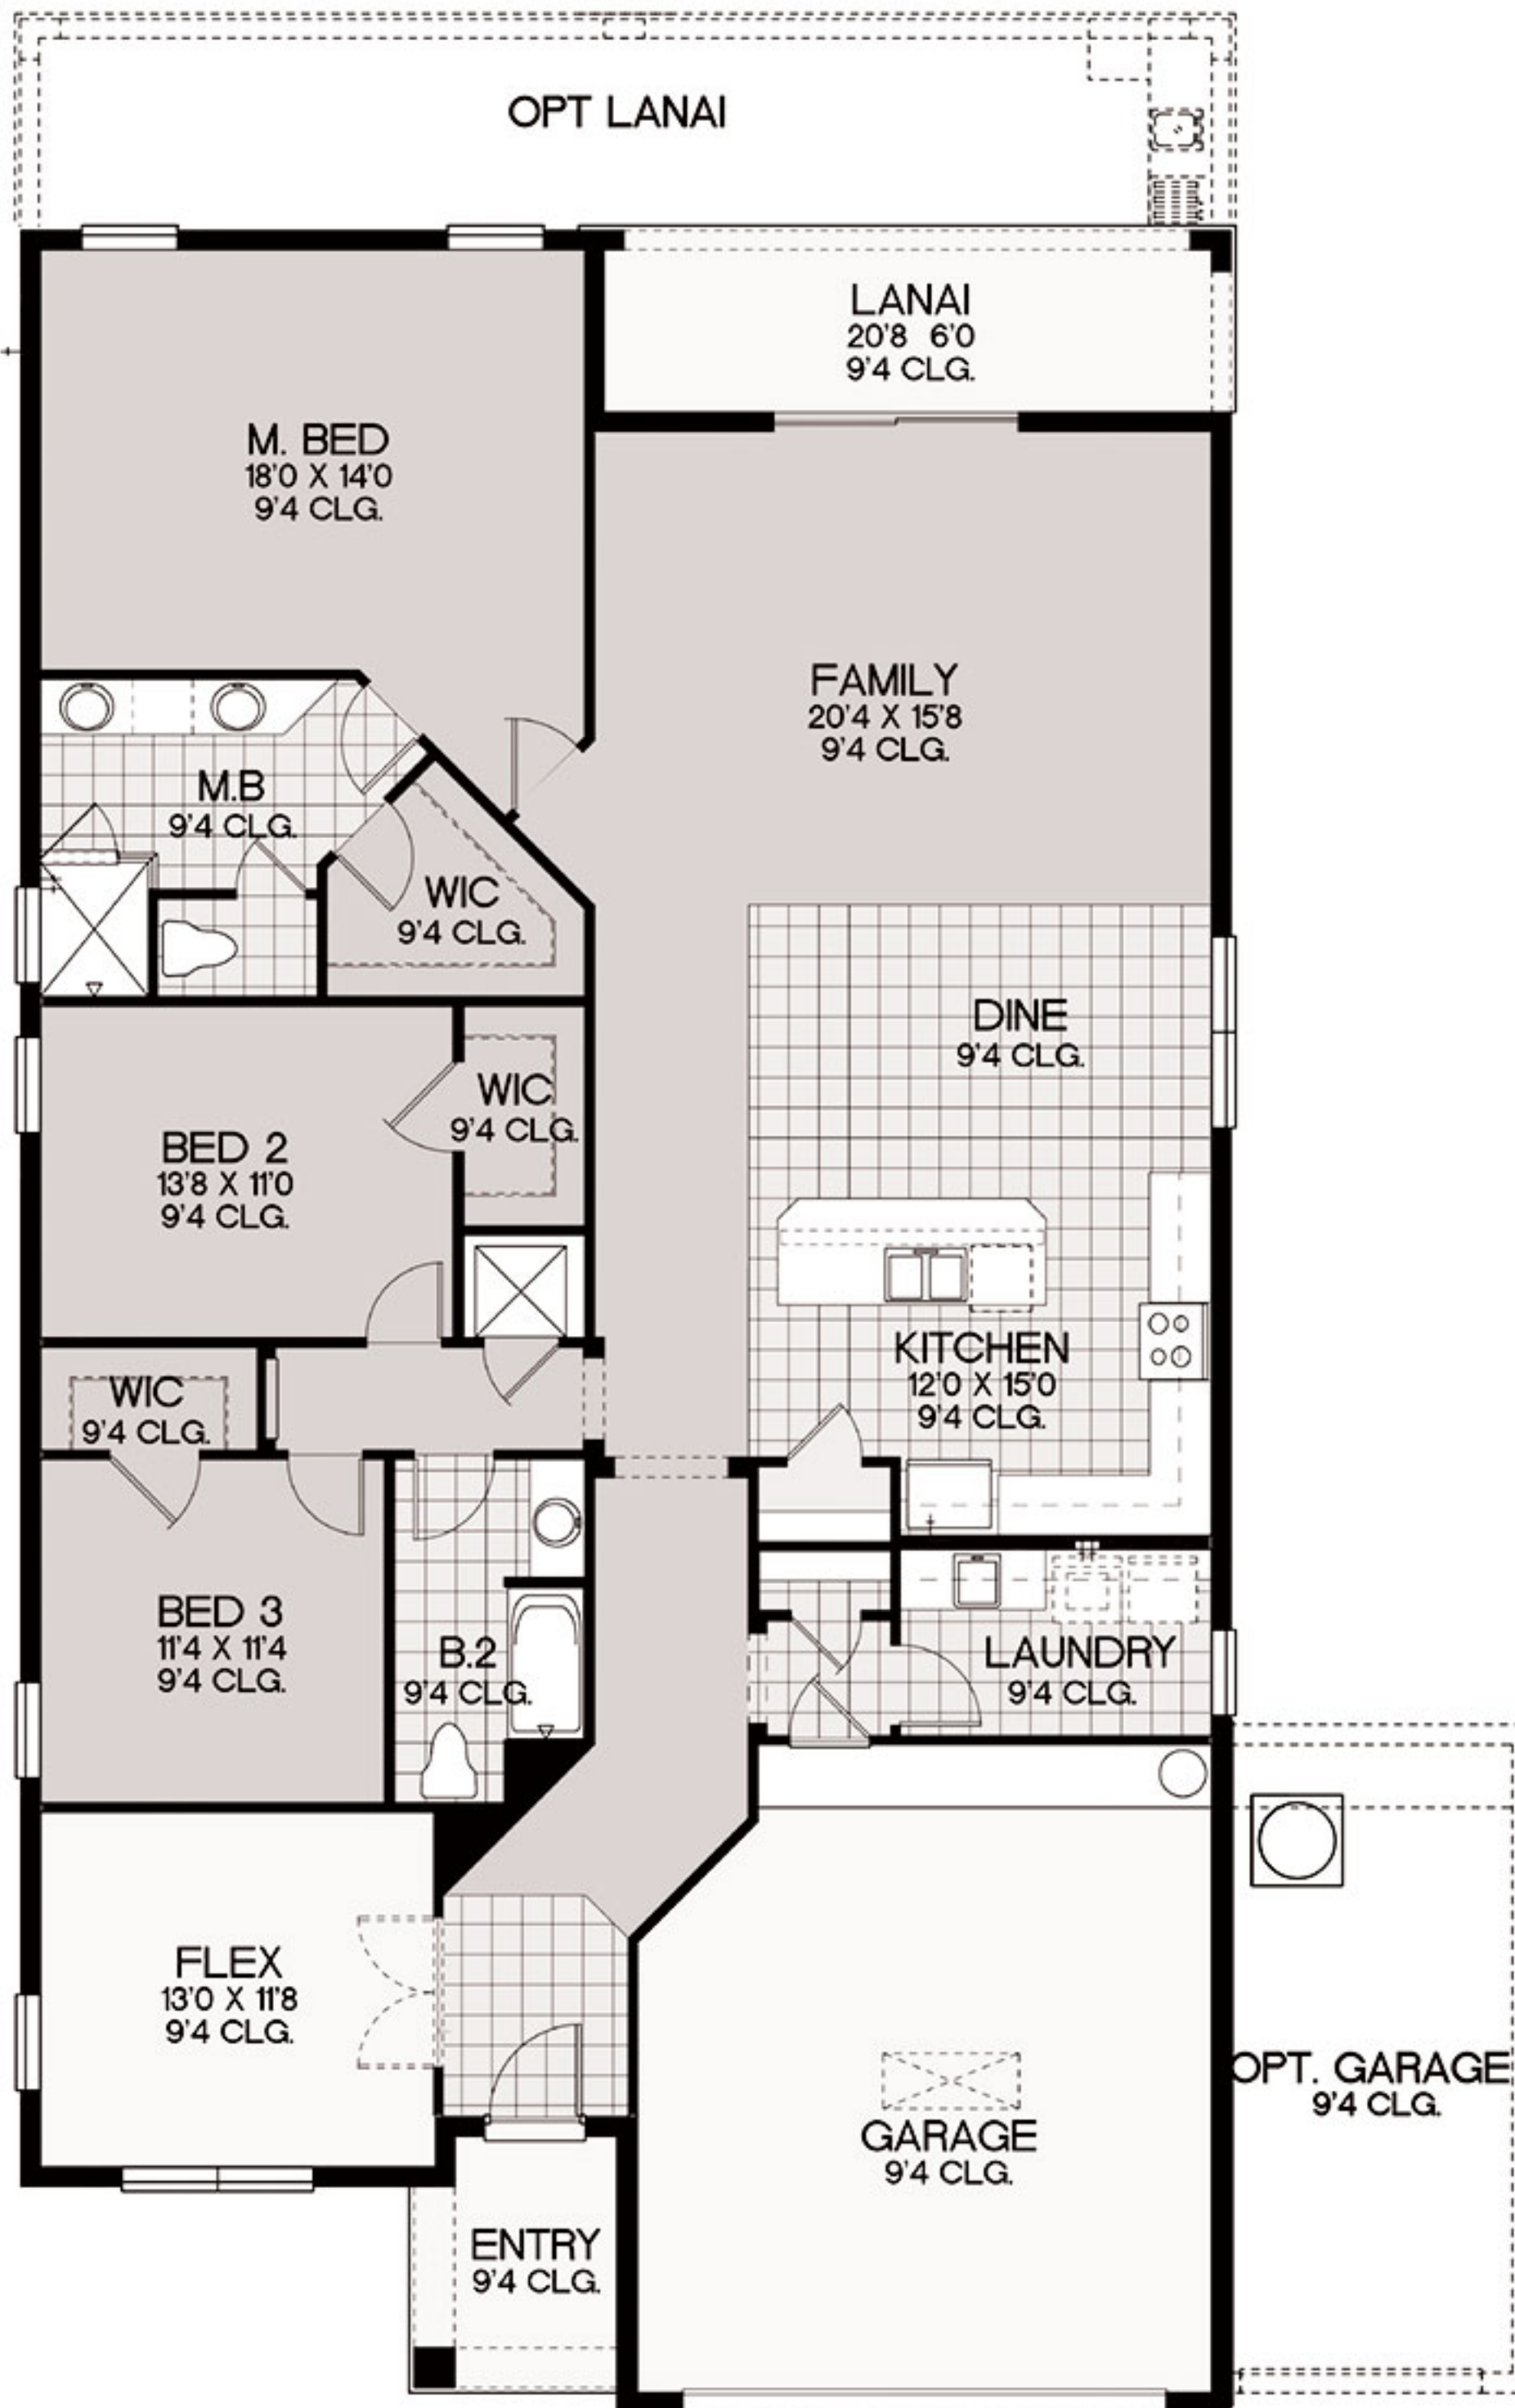

ICN HOMES

SALERNO

HIGHLIGHT INFO

2,183
SQUARE FEET

3
BEDROOMS

2
BATHROOMS

2
CAR GARAGE

SQUARE FOOTAGE

LIVING SPACE	2,183 SQ FT
GARAGE	422 SQ FT
ENTRY	54 SQ FT
LANAI	124 SQ FT
TOTAL	2,783 SQ FT

(407) 554-3368 • icnhomes.com

All dimensions are approximate. Because we are always improving our homes, we reserve the right to substitute building materials and fixtures, like kind and quality, and to change features, options and architectural details without prior notice. Some models may be reversed from floor plan. Refrigerator, washer and dryer are shown for placement purposes only and are not included in sale price. Windows, ceiling and front porches may differ by elevation.