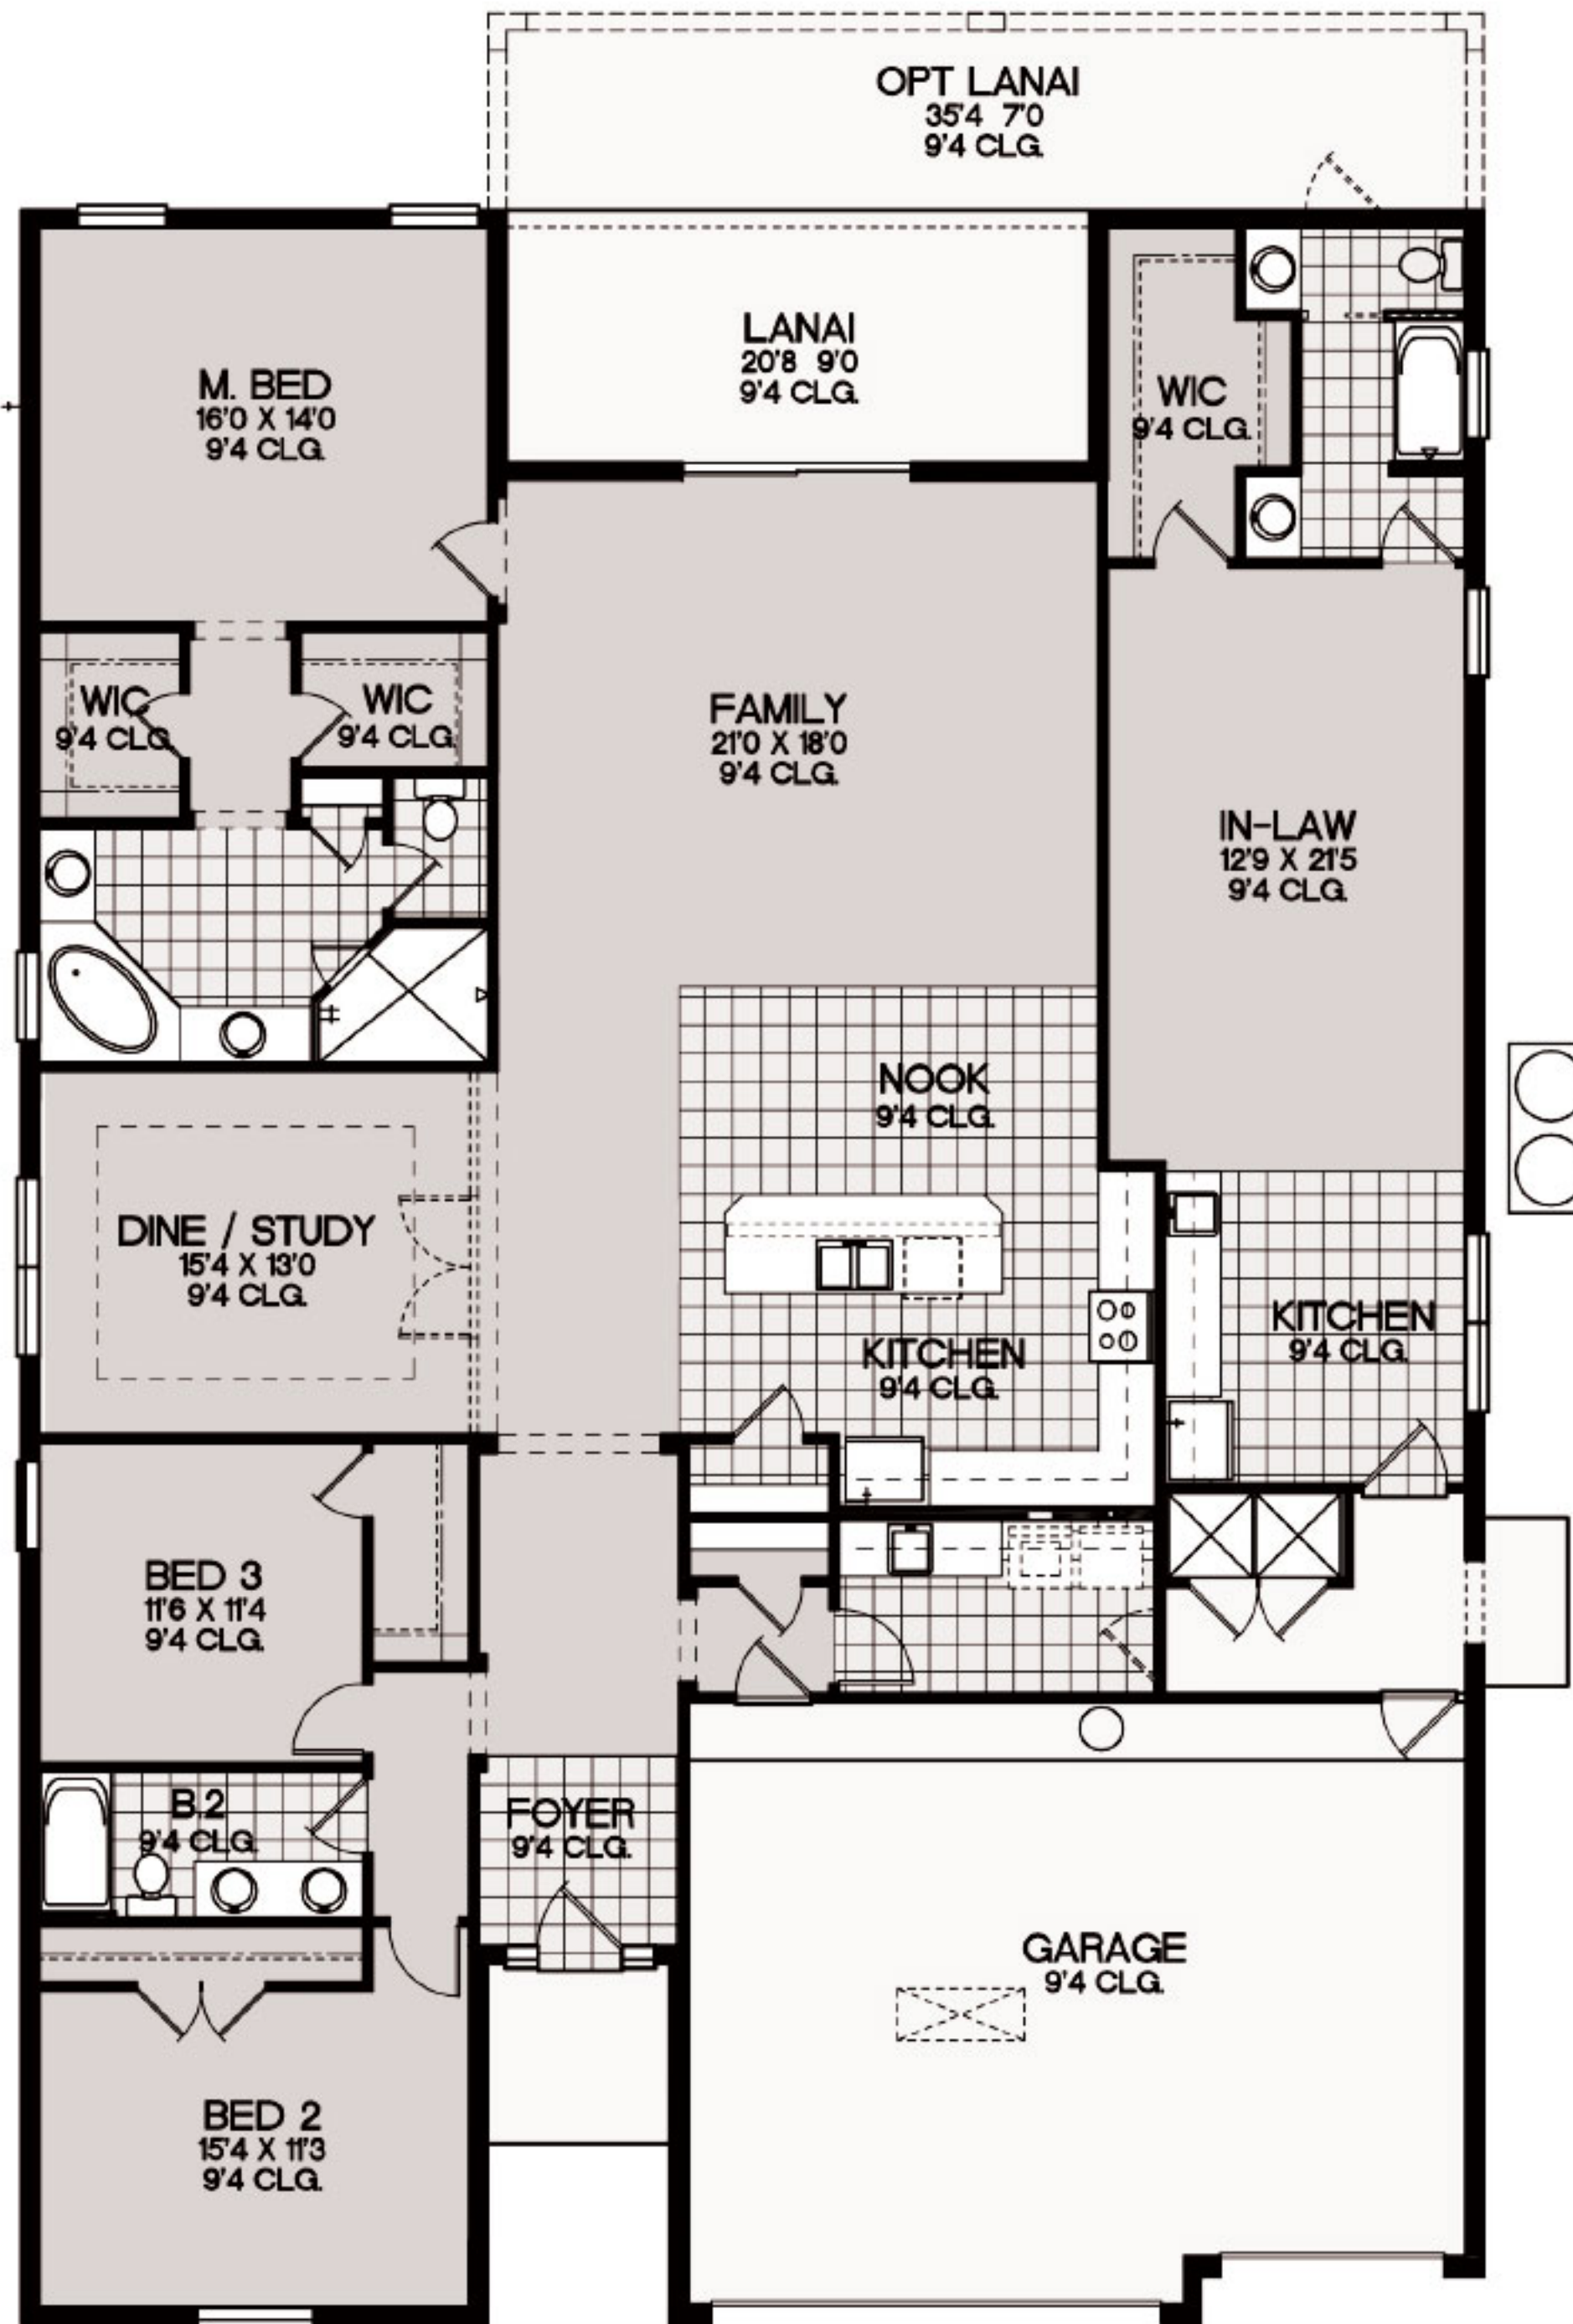

### HIGHLIGHT INFO

**2,921**  
SQUARE FEET

**4**  
BEDROOMS

**3**  
BATHROOMS

**3**  
CAR GARAGE

### SQUARE FOOTAGE

LIVING SPACE	2,921 SQ FT
GARAGE	617 SQ FT
ENTRY	42 SQ FT
LANAI	186 SQ FT
<b>TOTAL</b>	<b>3,766 SQ FT</b>

(407) 554-3368 • [icnhomes.com](http://icnhomes.com)

All dimensions are approximate. Because we are always improving our homes, we reserve the right to substitute building materials and fixtures, like kind and quality, and to change features, options and architectural details without prior notice. Some models may be reversed from floor plan. Refrigerator, washer and dryer are shown for placement purposes only and are not included in sale price. Windows, ceiling and front porches may differ by elevation.