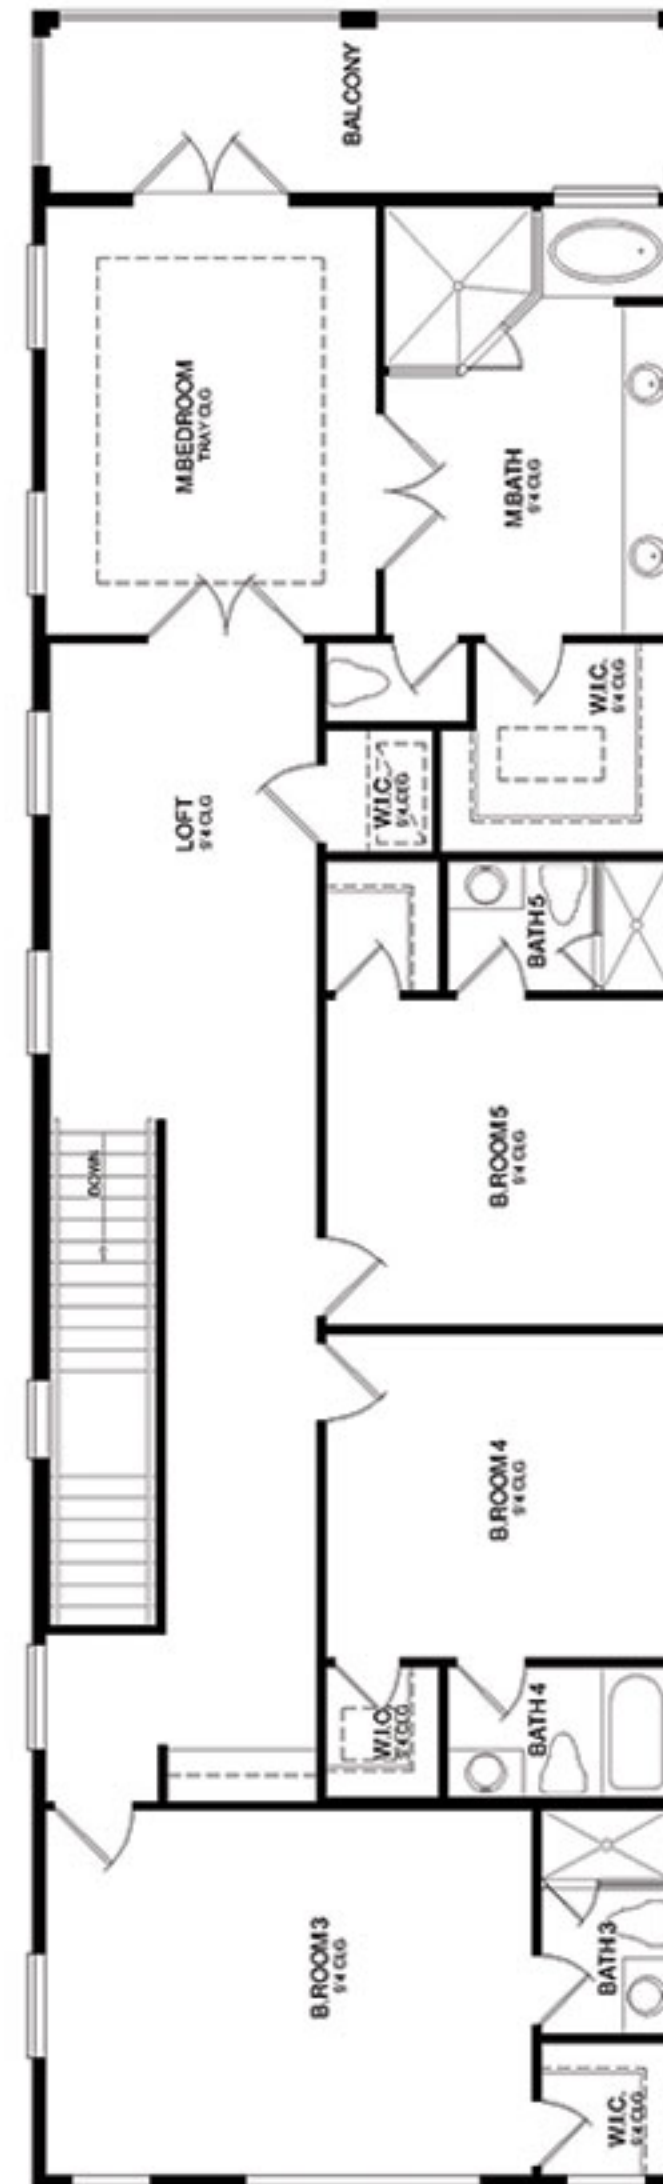

ICN HOMES

HIBISCUS

(407) 554-3368 • icnhomes.com

FIRST FLOOR

SECOND FLOOR

HIGHLIGHT INFO

3,579
SQUARE FEET

6
BEDROOMS

6
BATHROOMS

2
CAR GARAGE

SQUARE FOOTAGE

TOTAL 4,429 LIVING 3,579 ENTRY 83 GARAGE 417 LANAI 175 BALCONY 175 SPACE

(407) 554-3368 • icnhomes.com

All dimensions are approximate. Because we are always improving our homes, we reserve the right to substitute building materials and fixtures, like kind and quality, and to change features, options and architectural details without prior notice. Some models may be reversed from floor plan. Refrigerator, washer and dryer are shown for placement purposes only and are not included in sale price. Windows, ceiling and front porches may differ by elevation.