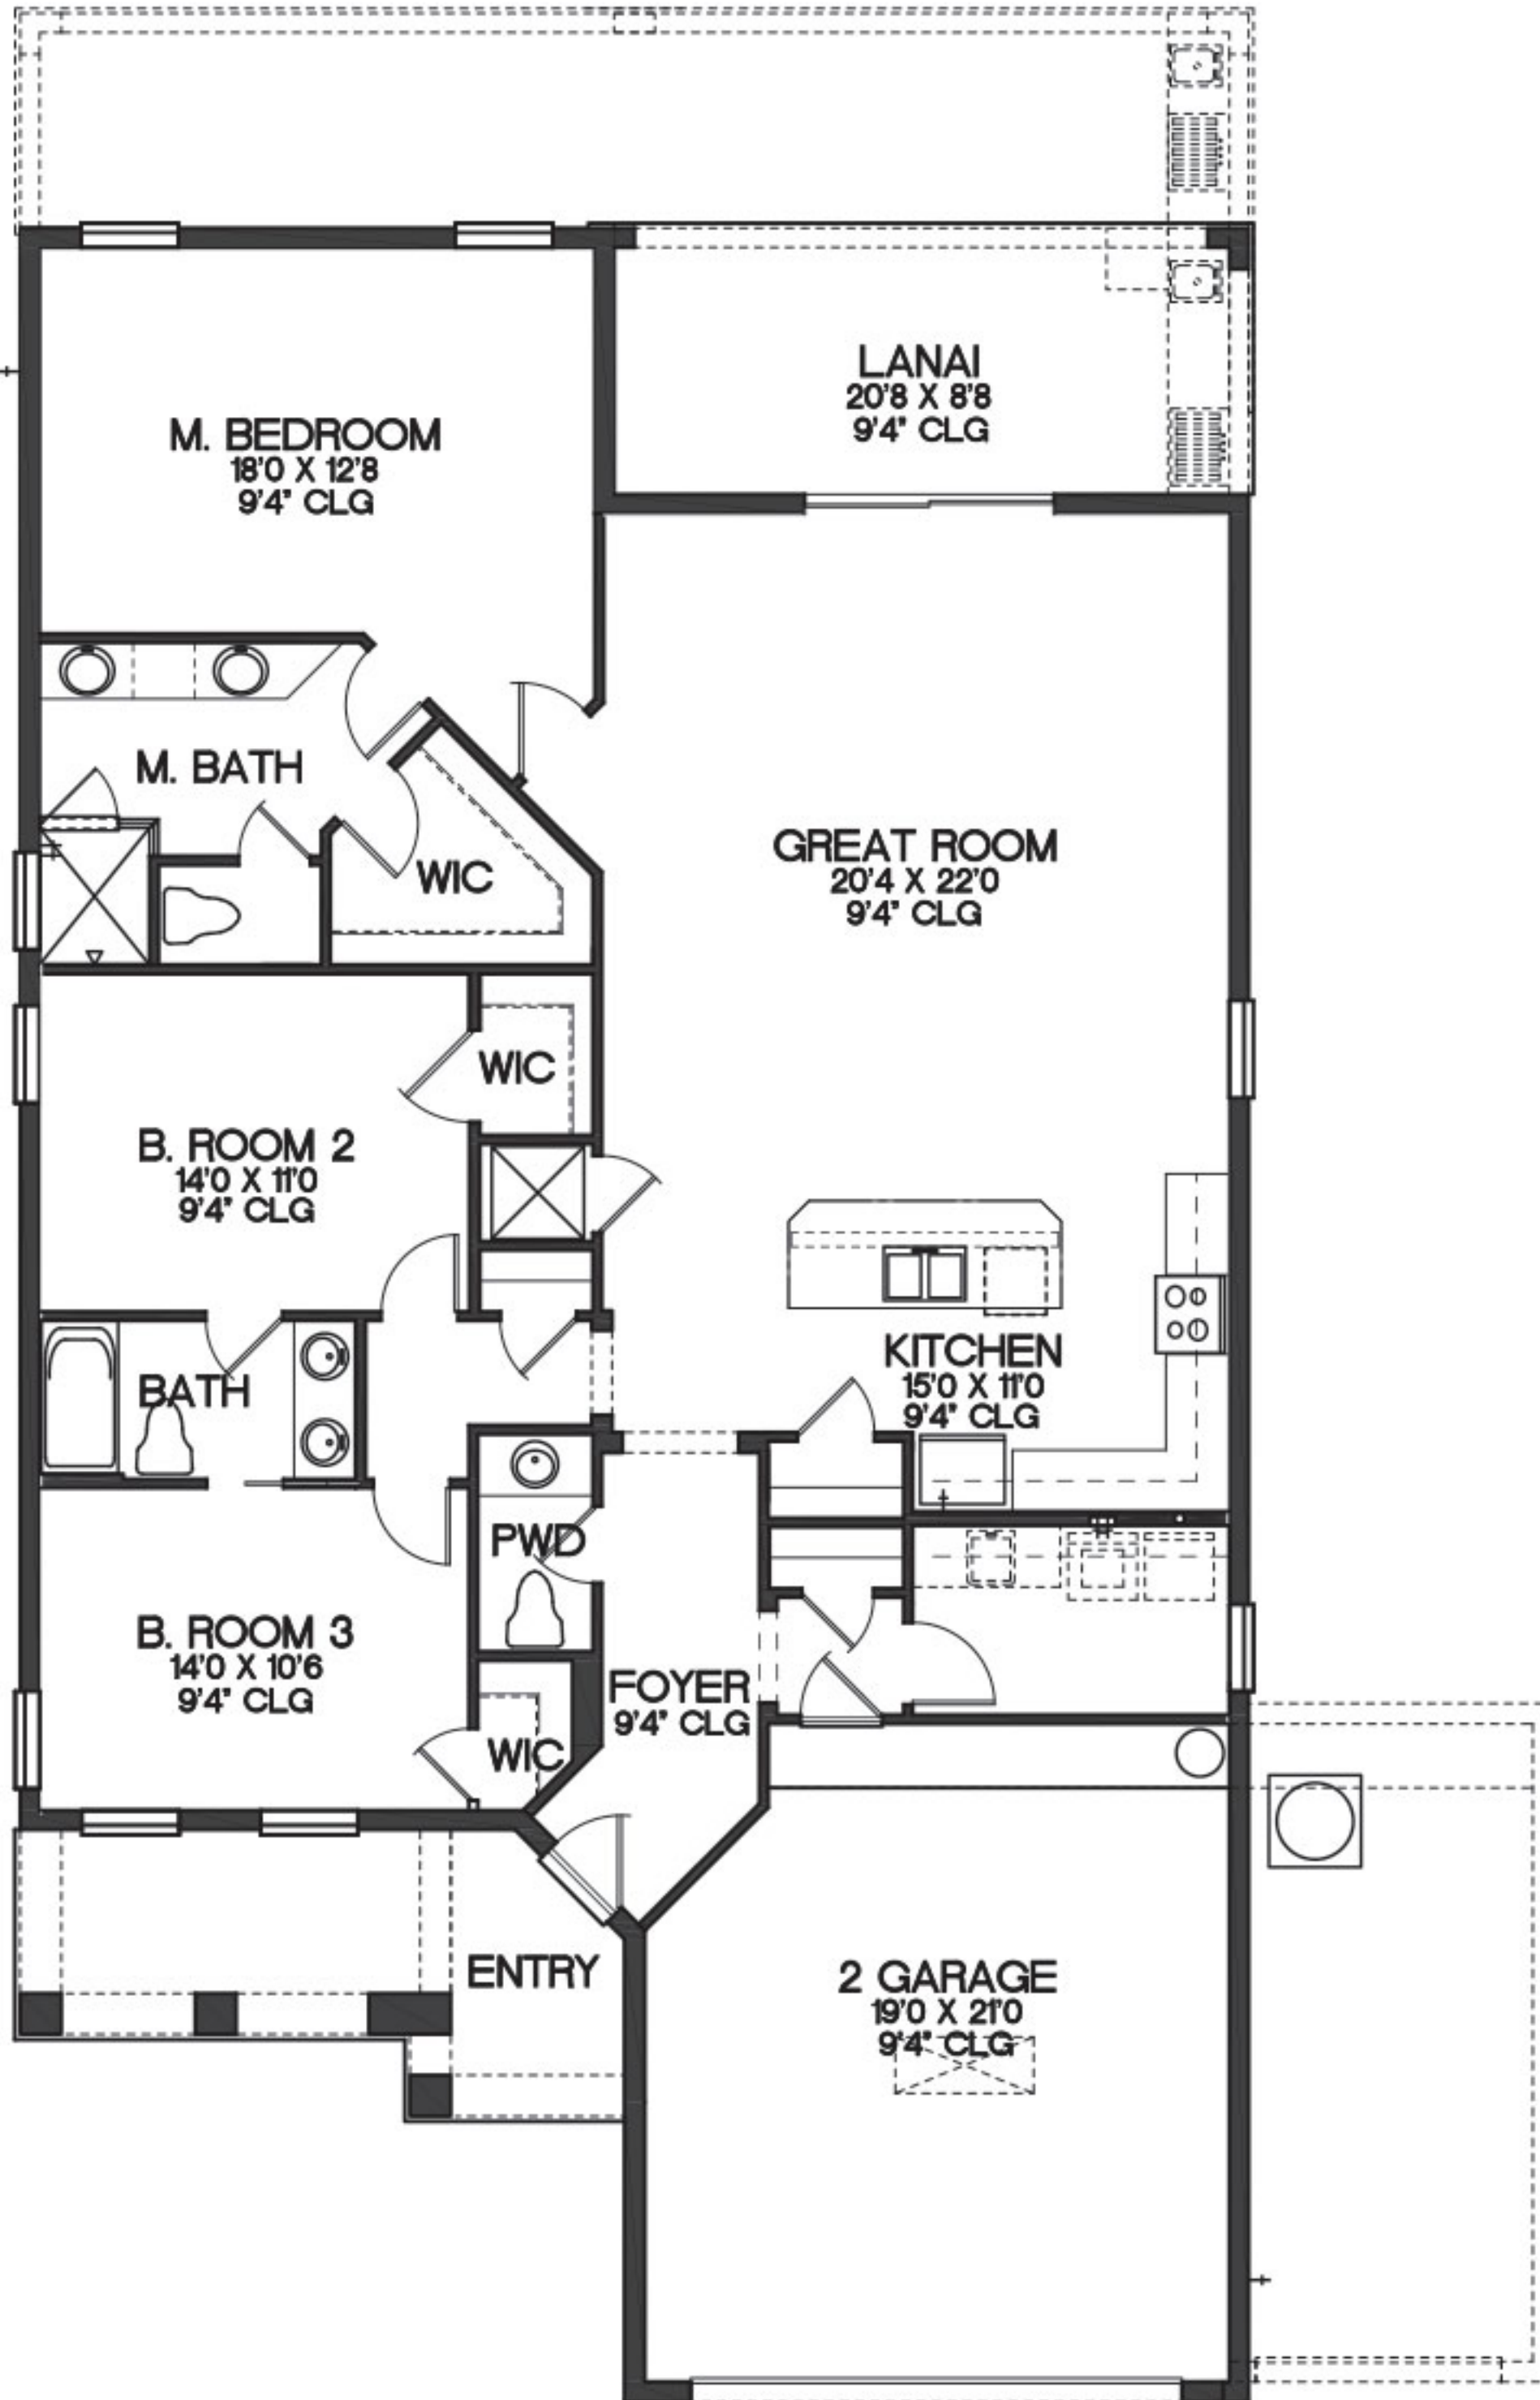

ICN HOMES

ANZIO

HIGHLIGHT INFO

1,867
SQUARE FEET

3
BEDROOMS

2.5
BATHROOMS

2
CAR GARAGE

SQUARE FOOTAGE

LIVING SPACE	1,867 SQ FT
GARAGE	425 SQ FT
ENTRY	143 SQ FT
LANAI	180 SQ FT
TOTAL	2,615 SQ FT

(407) 554-3368 • icnhomes.com

All dimensions are approximate. Because we are always improving our homes, we reserve the right to substitute building materials and fixtures, like kind and quality, and to change features, options and architectural details without prior notice. Some models may be reversed from floor plan. Refrigerator, washer and dryer are shown for placement purposes only and are not included in sale price. Windows, ceiling and front porches may differ by elevation.